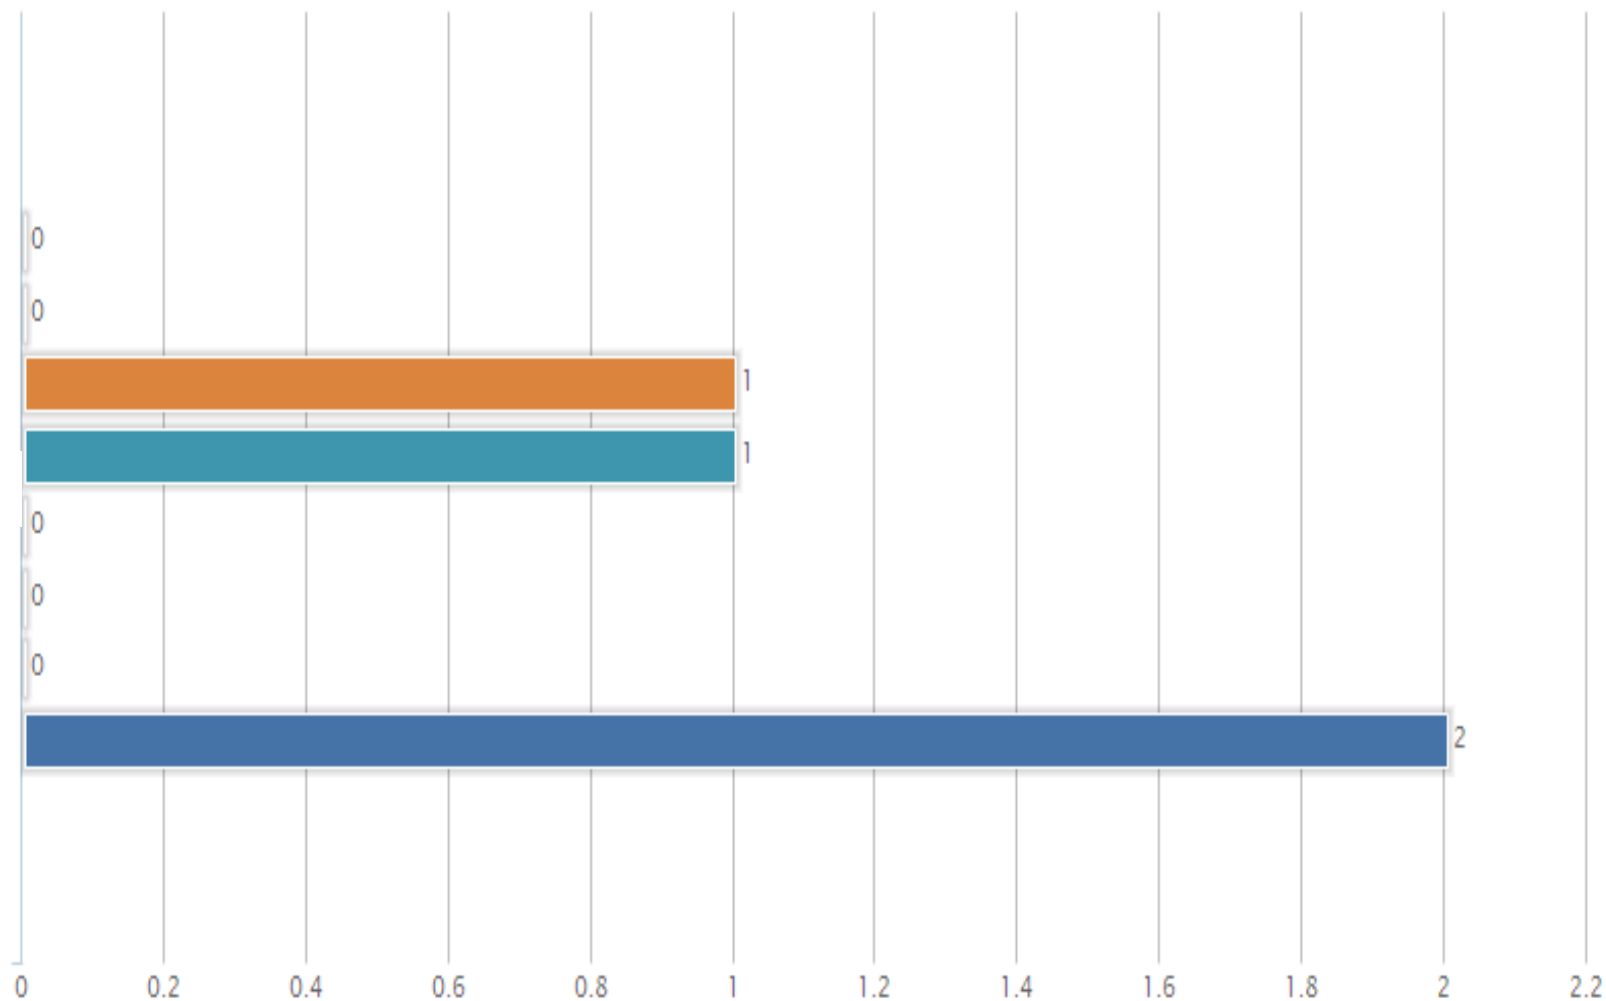

## PNRs Stats

— PNR — Travelers — Segments

Zoom **1m** 3m 6m YTD 1y All

From  To

SEARCHFLIGHT JR AIRAVAIL CALENDAR QUOTE CREATEPNR VIEWPNR DELETEDPNR

*VINCE VIAGGI di ENJOY TRAVEL S.r.l. u.s.*

**CONTATTATECI IMMEDIATAMENTE**